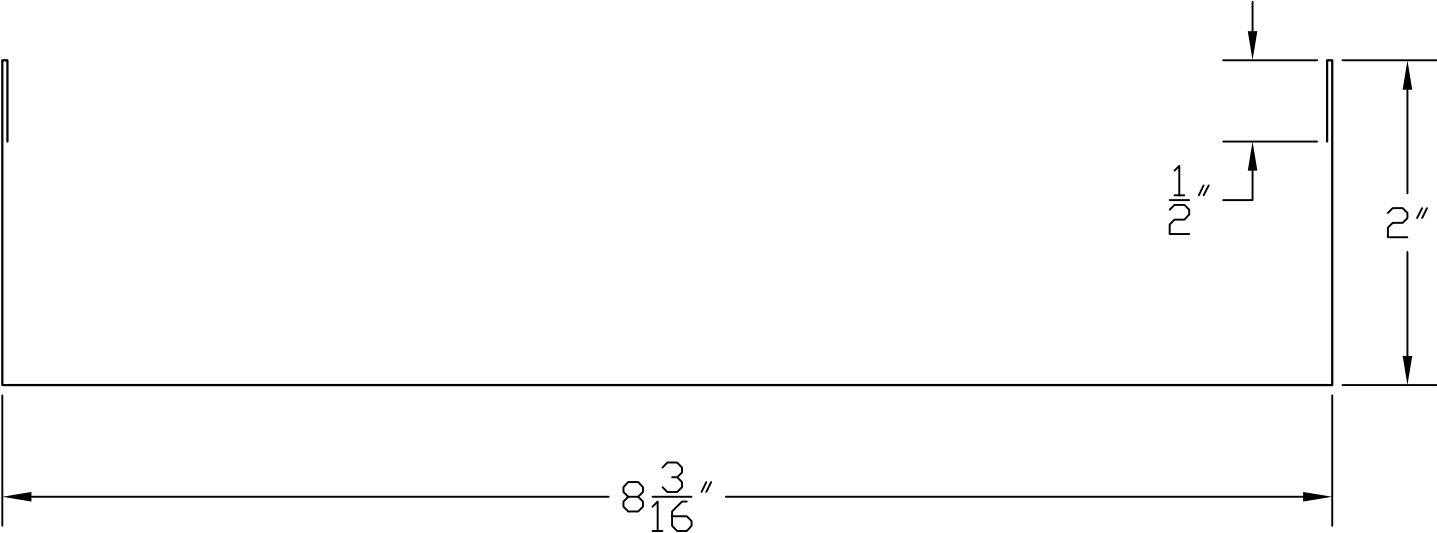

STRETCHOUT = 13 3/16"

8" Jamb Cover Flashing
JCF-1
CEE CHANNEL

 Nash BUILDING SYSTEMS, INC.			
JOB	CHECKED BY	DATE	DRAWING